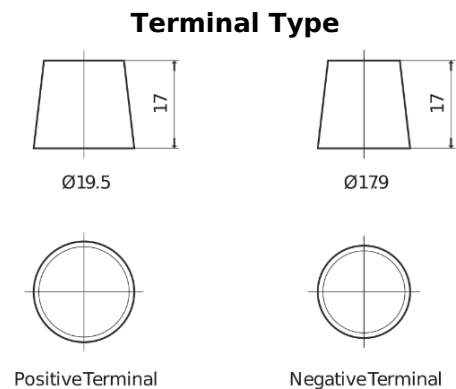

Product overview

Batteries for Cars

Powerline SA754

Part number	SA754
Technology	Flooded
EAN/GTIN	3661024064163
Voltage	12 V
Capacity	75.0 Ah
CCA	630 A
Length	270 mm
Width	173 mm
Height	222 mm
Box size	D26
Polarity	ETN 0
Terminal Type	EN taper post
Hold Down	Korean B1+B6
Weights (subject of variation)	17.40 kg