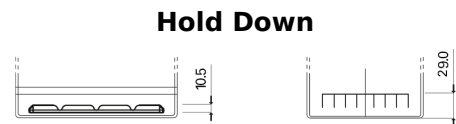

Product overview

Batteries for Cars

Powerline SA754

Part number	SA754
Technology	Flooded
EAN/GTIN	3661024064163
Voltage	12 V
Capacity	75.0 Ah
CCA	630 A
Length	270 mm
Width	173 mm
Height	222 mm
Box size	D26
Polarity	ETN 0
Terminal Type	EN taper post
Hold Down	Korean B1+B6
Weights (subject of variation)	17.40 kg