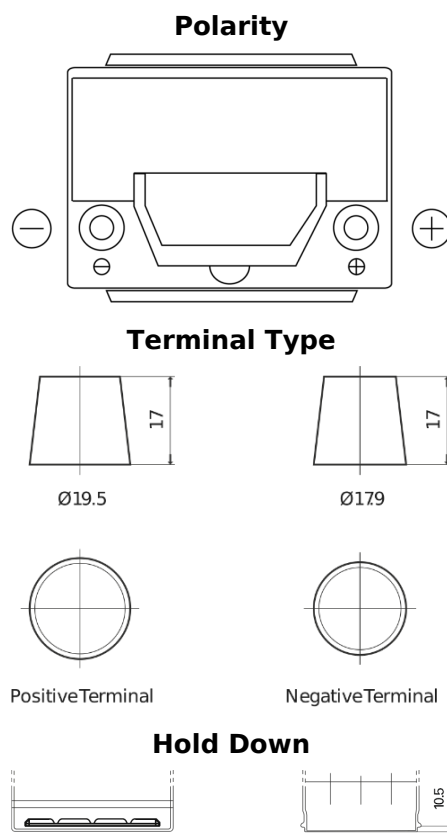

Product overview

Batteries for Cars

Powerline SA654

Part number	SA654
Technology	Flooded
EAN/GTIN	3661024064149
Voltage	12 V
Capacity	65.0 Ah
CCA	580 A
Length	230 mm
Width	173 mm
Height	222 mm
Box size	D23
Polarity	ETN 0
Terminal Type	EN taper post
Hold Down	Korean B1
Weights (subject of variation)	16.00 kg