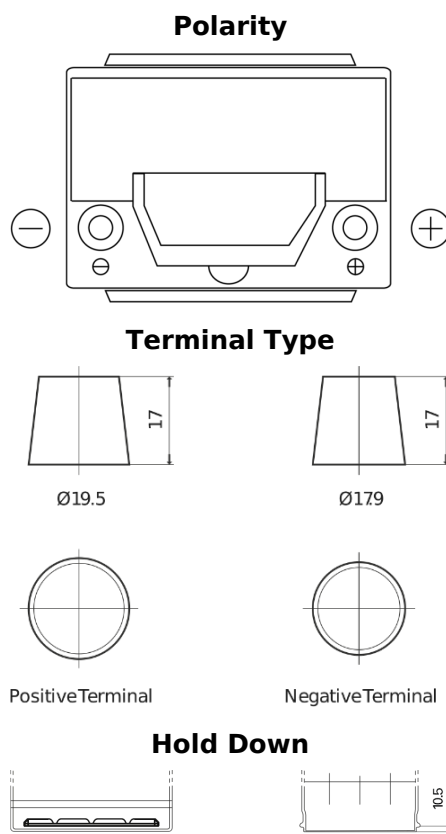

Product overview

Batteries for Cars

Powerline SA654

Part number	SA654
Technology	Flooded
EAN/GTIN	3661024064149
Voltage	12 V
Capacity	65.0 Ah
CCA	580 A
Length	230 mm
Width	173 mm
Height	222 mm
Box size	D23
Polarity	ETN 0
Terminal Type	EN taper post
Hold Down	Korean B1
Weights (subject of variation)	16.00 kg