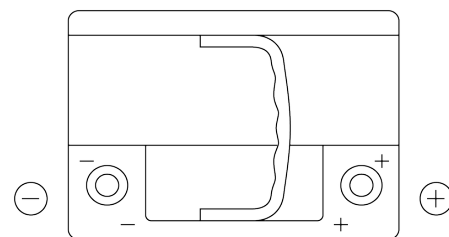

Product overview

Batteries for Cars

Premium EA640

Part number	EA640
Technology	Flooded
EAN/GTIN	3661024034227
Voltage	12 V
Capacity	64 Ah
CCA	640 A
Length	242 mm
Width	175 mm
Height	190 mm
Box size	L02
Polarity	ETN 0
Terminal Type	EN taper post
Hold Down	B13
Weights (subject of variation)	14.90 kg

Polarity

Terminal Type

Positive Terminal

Negative Terminal

Hold Down

Design, features and specifications are subject to change without notice. We disclaim any representation or warranty, express or implied, concerning the data or recommendations, and in no event shall be liable for any loss or damage claimed to have arisen as a result. Some products may not be available in your local market.