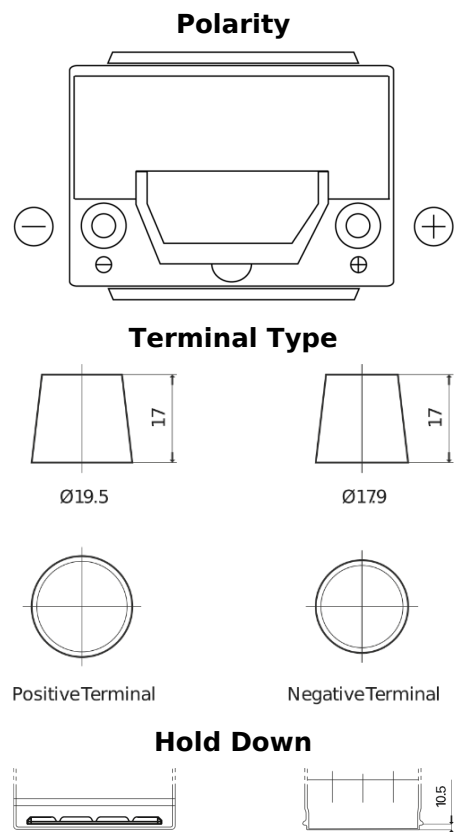

**Product overview**

Batteries for Cars

**Powerline SA654**

Part number	SA654
Technology	Flooded
EAN/GTIN	3661024064149
Voltage	12 V
Capacity	65.0 Ah
CCA	580 A
Length	230 mm
Width	173 mm
Height	222 mm
Box size	D23
Polarity	ETN 0
Terminal Type	EN taper post
Hold Down	Korean B1
Weights (subject of variation)	16.00 kg