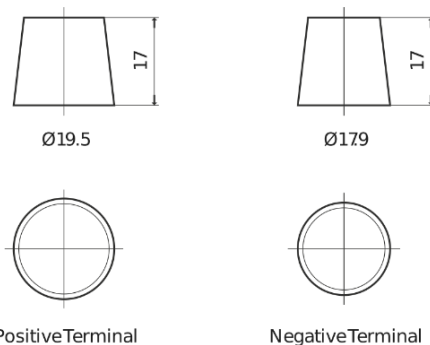

Terminal Type

Hold Down

Design, features and specifications are subject to change without notice. We disclaim any representation or warranty, express or implied, concerning the data or recommendations, and in no event shall be liable for any loss or damage claimed to have arisen as a result. Some products may not be available in your local market.