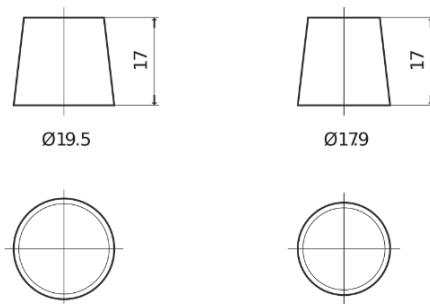

Product overview

Batteries for Cars

Powerline SA612

Part number	SA612
Technology	Flooded
EAN/GTIN	3661024064279
Voltage	12 V
Capacity	61.0 Ah
CCA	600 A
Length	242 mm
Width	175 mm
Height	175 mm
Box size	LB2
Polarity	ETN 0
Terminal Type	EN taper post
Hold Down	B13
Weights (subject of variation)	14.00 kg

Polarity

Terminal Type

Positive Terminal

Negative Terminal

Hold Down

Design, features and specifications are subject to change without notice. We disclaim any representation or warranty, express or implied, concerning the data or recommendations, and in no event shall be liable for any loss or damage claimed to have arisen as a result. Some products may not be available in your local market.