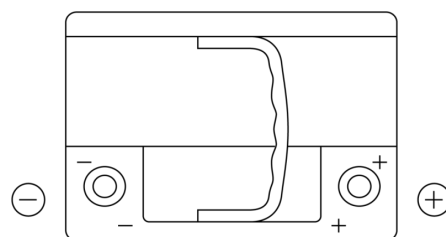

Product overview

Batteries for Cars

Powerline SA612

Part number	SA612
Technology	Flooded
EAN/GTIN	3661024064279
Voltage	12 V
Capacity	61.0 Ah
CCA	600 A
Length	242 mm
Width	175 mm
Height	175 mm
Box size	LB2
Polarity	ETN 0
Terminal Type	EN taper post
Hold Down	B13
Weights (subject of variation)	14.00 kg

Polarity

Terminal Type

Positive Terminal

Negative Terminal

Hold Down

Design, features and specifications are subject to change without notice. We disclaim any representation or warranty, express or implied, concerning the data or recommendations, and in no event shall be liable for any loss or damage claimed to have arisen as a result. Some products may not be available in your local market.