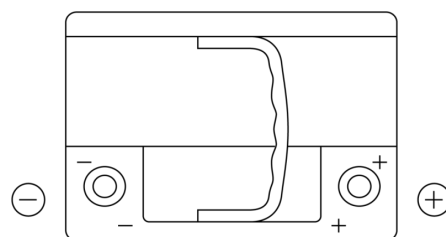

**Product overview**

Batteries for Cars

**Powerline SA612**

Part number	SA612
Technology	Flooded
EAN/GTIN	3661024064279
Voltage	12 V
Capacity	61.0 Ah
CCA	600 A
Length	242 mm
Width	175 mm
Height	175 mm
Box size	LB2
Polarity	ETN 0
Terminal Type	EN taper post
Hold Down	B13
Weights (subject of variation)	14.00 kg

**Polarity**

**Terminal Type**

**Hold Down**

Design, features and specifications are subject to change without notice. We disclaim any representation or warranty, express or implied, concerning the data or recommendations, and in no event shall be liable for any loss or damage claimed to have arisen as a result. Some products may not be available in your local market.