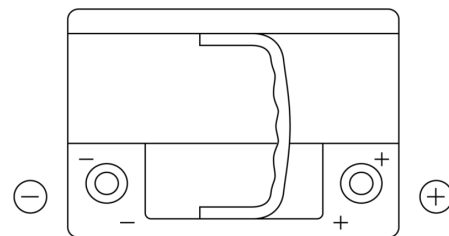

Product overview

Batteries for Cars

Powerline SA612

Part number	SA612
Technology	Flooded
EAN/GTIN	3661024064279
Voltage	12 V
Capacity	61.0 Ah
CCA	600 A
Length	242 mm
Width	175 mm
Height	175 mm
Box size	LB2
Polarity	ETN 0
Terminal Type	EN taper post
Hold Down	B13
Weights (subject of variation)	14.00 kg

Polarity

Terminal Type

Positive Terminal

Negative Terminal

Hold Down

Design, features and specifications are subject to change without notice. We disclaim any representation or warranty, express or implied, concerning the data or recommendations, and in no event shall be liable for any loss or damage claimed to have arisen as a result. Some products may not be available in your local market.