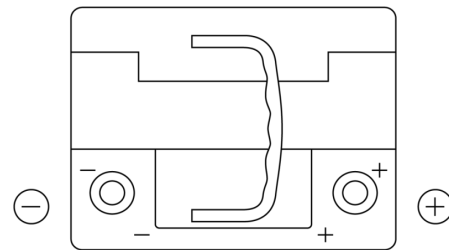

**Product overview**

Batteries for Cars

**Powerline SA530**

Part number	SA530
Technology	Flooded
EAN/GTIN	3661024064200
Voltage	12 V
Capacity	53.0 Ah
CCA	540 A
Length	207 mm
Width	175 mm
Height	190 mm
Box size	L01
Polarity	ETN 0
Terminal Type	EN taper post
Hold Down	B13
Weights (subject of variation)	12.70 kg

**Polarity**

**Terminal Type**

**Hold Down**

Design, features and specifications are subject to change without notice. We disclaim any representation or warranty, express or implied, concerning the data or recommendations, and in no event shall be liable for any loss or damage claimed to have arisen as a result. Some products may not be available in your local market.