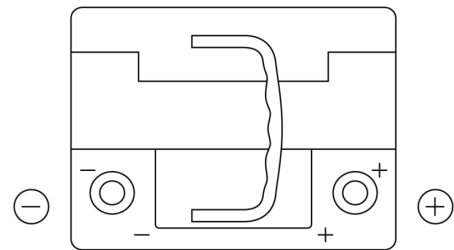

Product overview

Batteries for Cars

Powerline SA530

Part number	SA530
Technology	Flooded
EAN/GTIN	3661024064200
Voltage	12 V
Capacity	53.0 Ah
CCA	540 A
Length	207 mm
Width	175 mm
Height	190 mm
Box size	L01
Polarity	ETN 0
Terminal Type	EN taper post
Hold Down	B13
Weights (subject of variation)	12.70 kg

Polarity

Terminal Type

Positive Terminal

Negative Terminal

Hold Down

Design, features and specifications are subject to change without notice. We disclaim any representation or warranty, express or implied, concerning the data or recommendations, and in no event shall be liable for any loss or damage claimed to have arisen as a result. Some products may not be available in your local market.