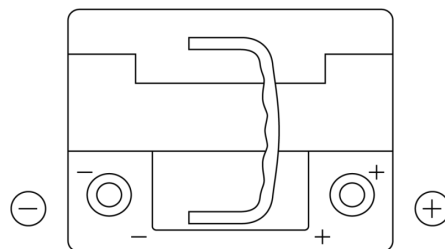

Product overview

Batteries for Cars

Powerline SA530

Part number	SA530
Technology	Flooded
EAN/GTIN	3661024064200
Voltage	12 V
Capacity	53.0 Ah
CCA	540 A
Length	207 mm
Width	175 mm
Height	190 mm
Box size	L01
Polarity	ETN 0
Terminal Type	EN taper post
Hold Down	B13
Weights (subject of variation)	12.70 kg

Polarity

Terminal Type

Positive Terminal

Negative Terminal

Hold Down

Design, features and specifications are subject to change without notice. We disclaim any representation or warranty, express or implied, concerning the data or recommendations, and in no event shall be liable for any loss or damage claimed to have arisen as a result. Some products may not be available in your local market.