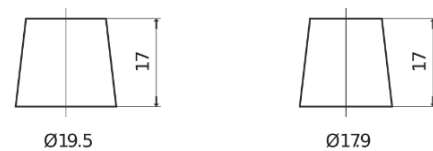

Terminal Type