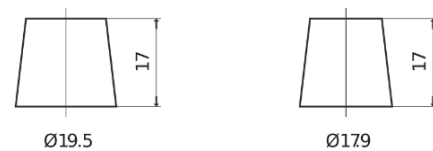

**Product overview**

Batteries for Cars

**Powerline SA472**

Part number	SA472
Technology	Flooded
EAN/GTIN	3661024064262
Voltage	12 V
Capacity	47.0 Ah
CCA	450 A
Length	207 mm
Width	175 mm
Height	175 mm
Box size	LB1
Polarity	ETN 0
Terminal Type	EN taper post
Hold Down	B13
Weights (subject of variation)	11.40 kg

**Polarity**

**Terminal Type**

Positive Terminal

Negative Terminal

**Hold Down**

Design, features and specifications are subject to change without notice. We disclaim any representation or warranty, express or implied, concerning the data or recommendations, and in no event shall be liable for any loss or damage claimed to have arisen as a result. Some products may not be available in your local market.