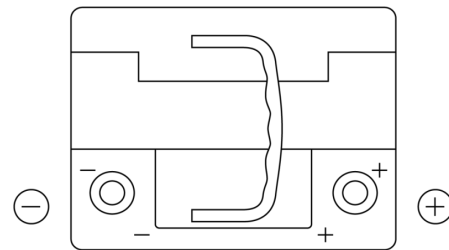

**Product overview**

Batteries for Cars

**Powerline SA472**

Part number	SA472
Technology	Flooded
EAN/GTIN	3661024064262
Voltage	12 V
Capacity	47.0 Ah
CCA	450 A
Length	207 mm
Width	175 mm
Height	175 mm
Box size	LB1
Polarity	ETN 0
Terminal Type	EN taper post
Hold Down	B13
Weights (subject of variation)	11.40 kg

**Polarity**

**Terminal Type**

Positive Terminal

Negative Terminal

**Hold Down**

Design, features and specifications are subject to change without notice. We disclaim any representation or warranty, express or implied, concerning the data or recommendations, and in no event shall be liable for any loss or damage claimed to have arisen as a result. Some products may not be available in your local market.