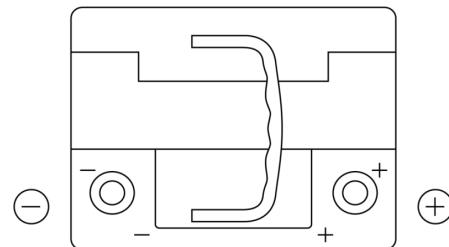

**Product overview**

Batteries for Cars

**Powerline SA472**

Part number	SA472
Technology	Flooded
EAN/GTIN	3661024064262
Voltage	12 V
Capacity	47.0 Ah
CCA	450 A
Length	207 mm
Width	175 mm
Height	175 mm
Box size	LB1
Polarity	ETN 0
Terminal Type	EN taper post
Hold Down	B13
Weights (subject of variation)	11.40 kg

**Polarity**

**Terminal Type**

Positive Terminal

Negative Terminal

**Hold Down**

Design, features and specifications are subject to change without notice. We disclaim any representation or warranty, express or implied, concerning the data or recommendations, and in no event shall be liable for any loss or damage claimed to have arisen as a result. Some products may not be available in your local market.