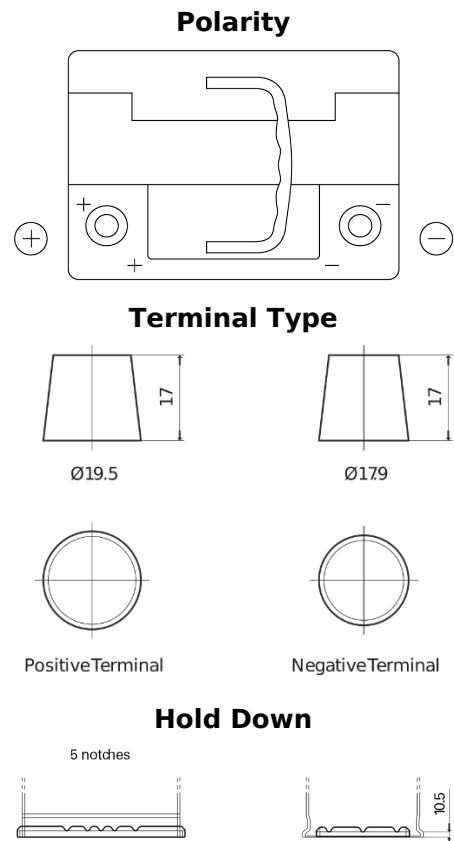

Product overview

Batteries for Cars

Premium EA601

Part number	EA601
Technology	Flooded
EAN/GTIN	3661024034234
Voltage	12 V
Capacity	60 Ah
CCA	600 A
Length	242 mm
Width	175 mm
Height	190 mm
Box size	L02
Polarity	ETN 1
Terminal Type	EN taper post
Hold Down	B13
Weights (subject of variation)	15.00 kg