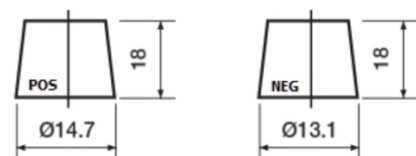

Product overview

Batteries for Cars

Powerline SA456

Part number	SA456
Technology	Flooded
EAN/GTIN	3661024064125
Voltage	12 V
Capacity	45.0 Ah
CCA	390 A
Length	237 mm
Width	127 mm
Height	227 mm
Box size	B24
Polarity	ETN 0
Terminal Type	JIS taper post
Hold Down	B1
Weights (subject of variation)	11.80 kg

Remove T1 adapter for T3

Hold Down

Design, features and specifications are subject to change without notice. We disclaim any representation or warranty, express or implied, concerning the data or recommendations, and in no event shall be liable for any loss or damage claimed to have arisen as a result. Some products may not be available in your local market.