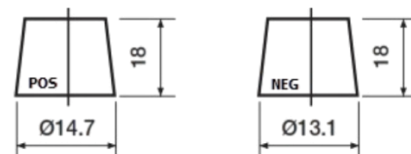

**Product overview**

Batteries for Cars

**Powerline SA456**

Part number	SA456
Technology	Flooded
EAN/GTIN	3661024064125
Voltage	12 V
Capacity	45.0 Ah
CCA	390 A
Length	237 mm
Width	127 mm
Height	227 mm
Box size	B24
Polarity	ETN 0
Terminal Type	JIS taper post
Hold Down	B1
Weights (subject of variation)	11.80 kg

**Polarity**

**Terminal Type**

Remove T1 adapter for T3

**Hold Down**

Design, features and specifications are subject to change without notice. We disclaim any representation or warranty, express or implied, concerning the data or recommendations, and in no event shall be liable for any loss or damage claimed to have arisen as a result. Some products may not be available in your local market.