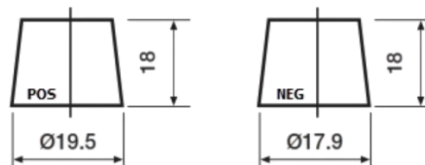

Product overview

Batteries for Cars

Powerline SA456

Part number	SA456
Technology	Flooded
EAN/GTIN	3661024064125
Voltage	12 V
Capacity	45.0 Ah
CCA	390 A
Length	237 mm
Width	127 mm
Height	227 mm
Box size	B24
Polarity	ETN 0
Terminal Type	JIS taper post
Hold Down	B1
Weights (subject of variation)	11.80 kg

Polarity

Terminal Type

Remove T1 adapter for T3

Hold Down

Design, features and specifications are subject to change without notice. We disclaim any representation or warranty, express or implied, concerning the data or recommendations, and in no event shall be liable for any loss or damage claimed to have arisen as a result. Some products may not be available in your local market.