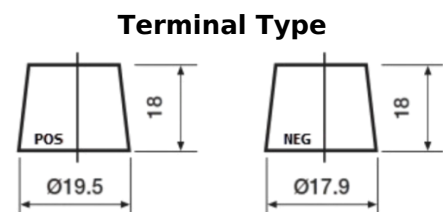

**Product overview**

Batteries for Cars

**Powerline SA456**

Part number	SA456
Technology	Flooded
EAN/GTIN	3661024064125
Voltage	12 V
Capacity	45.0 Ah
CCA	390 A
Length	237 mm
Width	127 mm
Height	227 mm
Box size	B24
Polarity	ETN 0
Terminal Type	JIS taper post
Hold Down	B1
Weights (subject of variation)	11.80 kg