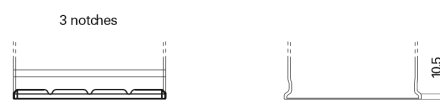

Product overview

Batteries for Cars

Powerline SA456

Part number	SA456
Technology	Flooded
EAN/GTIN	3661024064125
Voltage	12 V
Capacity	45.0 Ah
CCA	390 A
Length	237 mm
Width	127 mm
Height	227 mm
Box size	B24
Polarity	ETN 0
Terminal Type	JIS taper post
Hold Down	B1
Weights (subject of variation)	11.80 kg

Polarity

Terminal Type

Remove T1 adapter for T3

Hold Down

Design, features and specifications are subject to change without notice. We disclaim any representation or warranty, express or implied, concerning the data or recommendations, and in no event shall be liable for any loss or damage claimed to have arisen as a result. Some products may not be available in your local market.