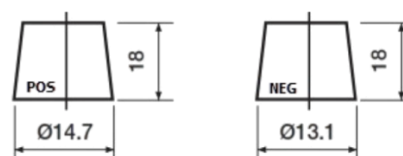

Product overview

Batteries for Cars

Powerline SA456

Part number	SA456
Technology	Flooded
EAN/GTIN	3661024064125
Voltage	12 V
Capacity	45.0 Ah
CCA	390 A
Length	237 mm
Width	127 mm
Height	227 mm
Box size	B24
Polarity	ETN 0
Terminal Type	JIS taper post
Hold Down	B1
Weights (subject of variation)	11.80 kg

Polarity

Terminal Type

Remove T1 adapter for T3

Hold Down

Design, features and specifications are subject to change without notice. We disclaim any representation or warranty, express or implied, concerning the data or recommendations, and in no event shall be liable for any loss or damage claimed to have arisen as a result. Some products may not be available in your local market.