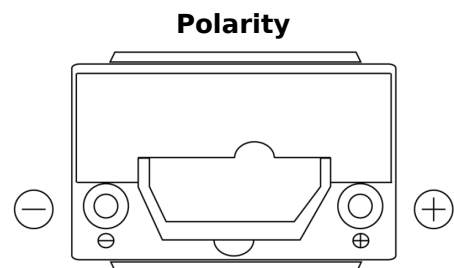

**Product overview**

Batteries for Cars

**Powerline SA456**

Part number	SA456
Technology	Flooded
EAN/GTIN	3661024064125
Voltage	12 V
Capacity	45.0 Ah
CCA	390 A
Length	237 mm
Width	127 mm
Height	227 mm
Box size	B24
Polarity	ETN 0
Terminal Type	JIS taper post
Hold Down	B1
Weights (subject of variation)	11.80 kg