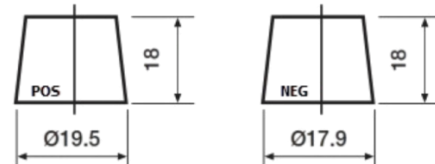

Product overview

Batteries for Cars

Powerline SA456

Part number	SA456
Technology	Flooded
EAN/GTIN	3661024064125
Voltage	12 V
Capacity	45.0 Ah
CCA	390 A
Length	237 mm
Width	127 mm
Height	227 mm
Box size	B24
Polarity	ETN 0
Terminal Type	JIS taper post
Hold Down	B1
Weights (subject of variation)	11.80 kg

Polarity

Terminal Type

Remove T1 adapter for T3

Hold Down

Design, features and specifications are subject to change without notice. We disclaim any representation or warranty, express or implied, concerning the data or recommendations, and in no event shall be liable for any loss or damage claimed to have arisen as a result. Some products may not be available in your local market.