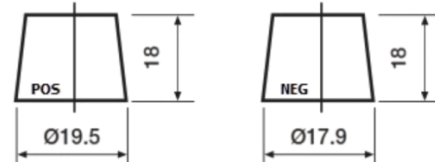

**Product overview**

Batteries for Cars

**Powerline SA456**

Part number	SA456
Technology	Flooded
EAN/GTIN	3661024064125
Voltage	12 V
Capacity	45.0 Ah
CCA	390 A
Length	237 mm
Width	127 mm
Height	227 mm
Box size	B24
Polarity	ETN 0
Terminal Type	JIS taper post
Hold Down	B1
Weights (subject of variation)	11.80 kg

**Polarity**

**Terminal Type**

Remove T1 adapter for T3

**Hold Down**

Design, features and specifications are subject to change without notice. We disclaim any representation or warranty, express or implied, concerning the data or recommendations, and in no event shall be liable for any loss or damage claimed to have arisen as a result. Some products may not be available in your local market.