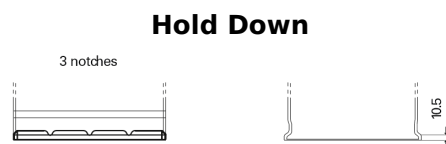

Design, features and specifications are subject to change without notice. We disclaim any representation or warranty, express or implied, concerning the data or recommendations, and in no event shall be liable for any loss or damage claimed to have arisen as a result. Some products may not be available in your local market.