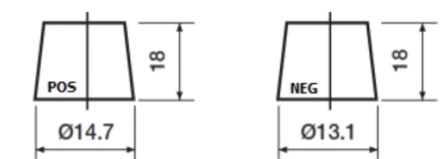

Design, features and specifications are subject to change without notice. We disclaim any representation or warranty, express or implied, concerning the data or recommendations, and in no event shall be liable for any loss or damage claimed to have arisen as a result. Some products may not be available in your local market.