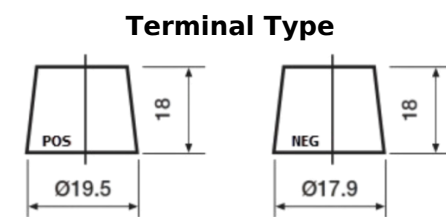

Product overview

Batteries for Cars

Powerline SA406

Part number	SA406
Technology	Flooded
EAN/GTIN	3661024066570
Voltage	12 V
Capacity	40.0 Ah
CCA	350 A
Length	187 mm
Width	127 mm
Height	220 mm
Box size	B19
Polarity	ETN 0
Terminal Type	JIS taper post
Hold Down	B1
Weights (subject of variation)	9.30 kg