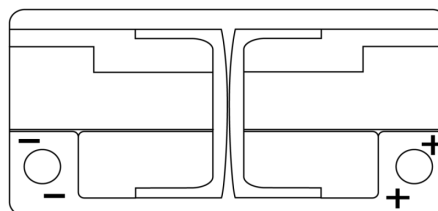

Product overview

Batteries for Cars

Powerline SA1000

| | |
|--------------------------------|---------------|
| Part number | SA1000 |
| Technology | Flooded |
| EAN/GTIN | 3661024064255 |
| Voltage | 12 V |
| Capacity | 100.0 Ah |
| CCA | 900 A |
| Length | 353 mm |
| Width | 175 mm |
| Height | 190 mm |
| Box size | L05 |
| Polarity | ETN 0 |
| Terminal Type | EN taper post |
| Hold Down | B13 |
| Weights (subject of variation) | 22.60 kg |

Polarity

Terminal Type

Hold Down

Design, features and specifications are subject to change without notice. We disclaim any representation or warranty, express or implied, concerning the data or recommendations, and in no event shall be liable for any loss or damage claimed to have arisen as a result. Some products may not be available in your local market.