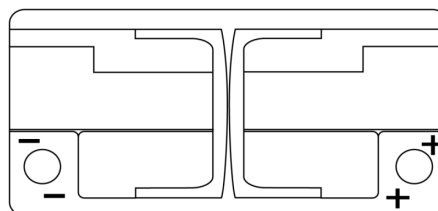

**Product overview**

Batteries for Cars

**Powerline SA1000**

Part number	SA1000
Technology	Flooded
EAN/GTIN	3661024064255
Voltage	12 V
Capacity	100.0 Ah
CCA	900 A
Length	353 mm
Width	175 mm
Height	190 mm
Box size	L05
Polarity	ETN 0
Terminal Type	EN taper post
Hold Down	B13
Weights (subject of variation)	22.60 kg

**Polarity**

**Terminal Type**

Positive Terminal

Negative Terminal

**Hold Down**

Design, features and specifications are subject to change without notice. We disclaim any representation or warranty, express or implied, concerning the data or recommendations, and in no event shall be liable for any loss or damage claimed to have arisen as a result. Some products may not be available in your local market.