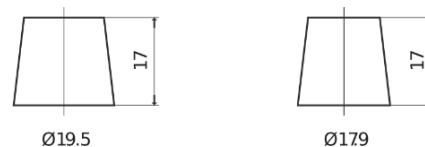

**Product overview**

Batteries for Cars

**Powerline SA1000**

Part number	SA1000
Technology	Flooded
EAN/GTIN	3661024064255
Voltage	12 V
Capacity	100.0 Ah
CCA	900 A
Length	353 mm
Width	175 mm
Height	190 mm
Box size	L05
Polarity	ETN 0
Terminal Type	EN taper post
Hold Down	B13
Weights (subject of variation)	22.60 kg

**Polarity**

**Terminal Type**

Positive Terminal

Negative Terminal

**Hold Down**

Design, features and specifications are subject to change without notice. We disclaim any representation or warranty, express or implied, concerning the data or recommendations, and in no event shall be liable for any loss or damage claimed to have arisen as a result. Some products may not be available in your local market.