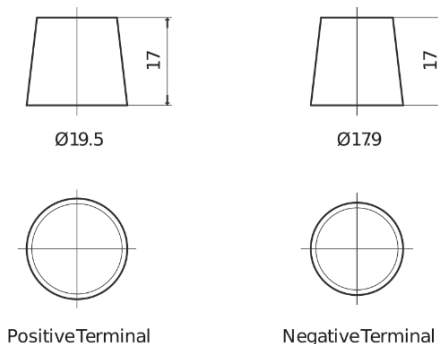

Terminal Type

Hold Down

Design, features and specifications are subject to change without notice. We disclaim any representation or warranty, express or implied, concerning the data or recommendations, and in no event shall be liable for any loss or damage claimed to have arisen as a result. Some products may not be available in your local market.