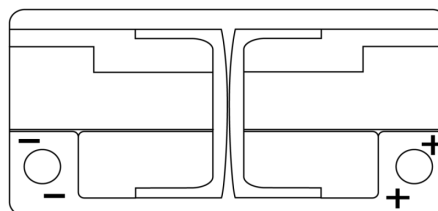

Product overview

Batteries for Cars

Powerline SA1000

Part number	SA1000
Technology	Flooded
EAN/GTIN	3661024064255
Voltage	12 V
Capacity	100.0 Ah
CCA	900 A
Length	353 mm
Width	175 mm
Height	190 mm
Box size	L05
Polarity	ETN 0
Terminal Type	EN taper post
Hold Down	B13
Weights (subject of variation)	22.60 kg

Polarity

Terminal Type

Hold Down

Design, features and specifications are subject to change without notice. We disclaim any representation or warranty, express or implied, concerning the data or recommendations, and in no event shall be liable for any loss or damage claimed to have arisen as a result. Some products may not be available in your local market.