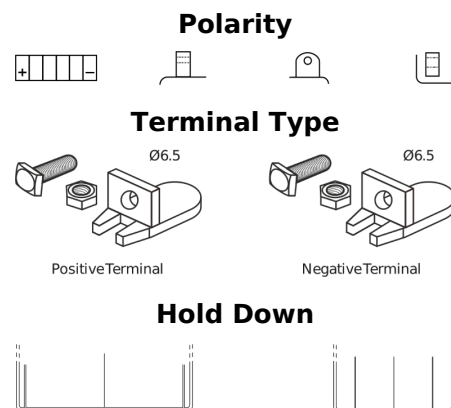

**Product overview**

Batteries for Motorcycles, ATVs, Snowmobiles, Garden

**GEL GEL12-30**

Part number	GEL12-30
Technology	GEL
EAN/GTIN	3661024034081
Voltage	12 V
Capacity	30.0 Ah
CCA	180 A
Length	197 mm
Width	132 mm
Height	186 mm
Box size	U01
Polarity	ETN 1
Terminal Type	EN full Ford lug
Hold Down	B0
Weights (subject of variation)	11.10 kg