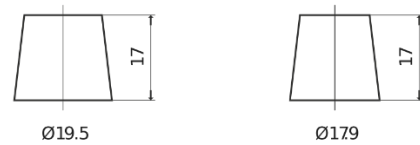

Terminal Type