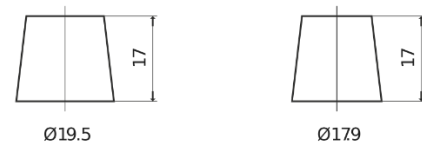

**Product overview**

Batteries for Cars

**Excell EB621**

Part number	EB621
Technology	Flooded
EAN/GTIN	3661024034548
Voltage	12 V
Capacity	62 Ah
CCA	540 A
Length	242 mm
Width	175 mm
Height	190 mm
Box size	L02
Polarity	ETN 1
Terminal Type	EN taper post
Hold Down	B13
Weights (subject of variation)	14.20 kg

**Polarity**

**Terminal Type**

Positive Terminal

Negative Terminal

**Hold Down**

Design, features and specifications are subject to change without notice. We disclaim any representation or warranty, express or implied, concerning the data or recommendations, and in no event shall be liable for any loss or damage claimed to have arisen as a result. Some products may not be available in your local market.