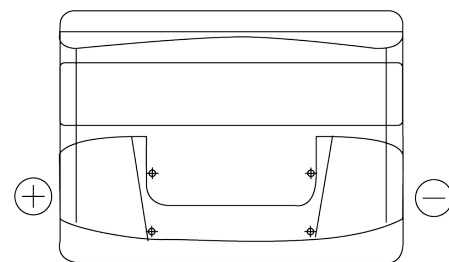

**Product overview**

Batteries for Cars

**Excell EB621**

Part number	EB621
Technology	Flooded
EAN/GTIN	3661024034548
Voltage	12 V
Capacity	62 Ah
CCA	540 A
Length	242 mm
Width	175 mm
Height	190 mm
Box size	L02
Polarity	ETN 1
Terminal Type	EN taper post
Hold Down	B13
Weights (subject of variation)	14.20 kg

**Polarity**

**Terminal Type**

Positive Terminal

Negative Terminal

**Hold Down**

Design, features and specifications are subject to change without notice. We disclaim any representation or warranty, express or implied, concerning the data or recommendations, and in no event shall be liable for any loss or damage claimed to have arisen as a result. Some products may not be available in your local market.