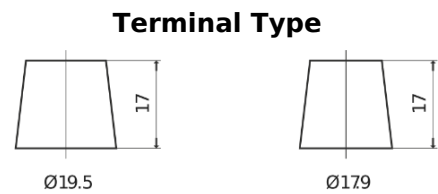

## EndurancePRO EFB FX2253

Part number	FX2253
Technology	EFB
EAN/GTIN	3661024046480
Voltage	12 V
Capacity	225.0 Ah
CCA	1150 A
Length	518 mm
Width	274 mm
Height	240 mm
Box size	D06
Polarity	ETN 3
Terminal Type	EN taper post
Hold Down	B0
Weights (subject of variation)	60.10 kg