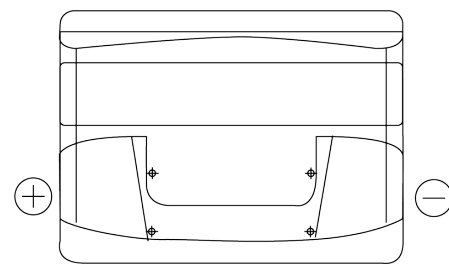

**Product overview**

Batteries for Cars

**Power DB621**

Part number	DB621
Technology	Flooded
EAN/GTIN	3661024024549
Voltage	12 V
Capacity	62 Ah
CCA	540 A
Length	242 mm
Width	175 mm
Height	190 mm
Box size	L02
Polarity	ETN 1
Terminal Type	EN taper post
Hold Down	B13
Weights (subject of variation)	14.20 kg

**Polarity**

**Terminal Type**

Ø19.5

Ø179

Positive Terminal

Negative Terminal

**Hold Down**

5 notches