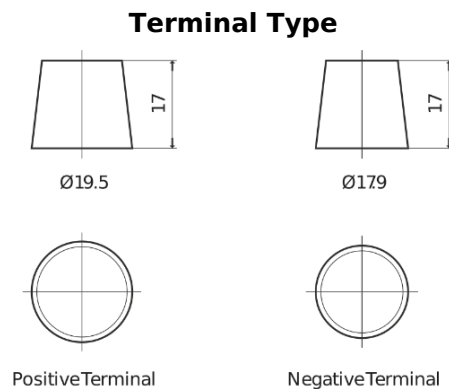

Product overview

Batteries for Trucks, Buses, Construction, Agriculture

EndurancePRO EFB FX2253

Part number	FX2253
Technology	EFB
EAN/GTIN	3661024046480
Voltage	12 V
Capacity	225.0 Ah
CCA	1150 A
Length	518 mm
Width	274 mm
Height	240 mm
Box size	D06
Polarity	ETN 3
Terminal Type	EN taper post
Hold Down	B0
Weights (subject of variation)	60.10 kg