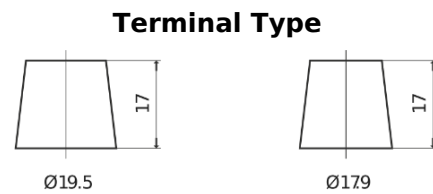

Product overview

Batteries for Trucks, Buses, Construction, Agriculture

EndurancePRO EFB FX2253

Part number	FX2253
Technology	EFB
EAN/GTIN	3661024046480
Voltage	12 V
Capacity	225.0 Ah
CCA	1150 A
Length	518 mm
Width	274 mm
Height	240 mm
Box size	D06
Polarity	ETN 3
Terminal Type	EN taper post
Hold Down	B0
Weights (subject of variation)	60.10 kg