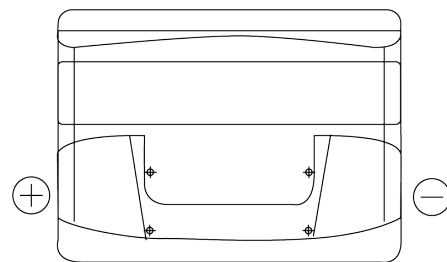

Product overview

Batteries for Cars

Plus CB621

Part number	CB621
Technology	Flooded
EAN/GTIN	3661024014540
Voltage	12 V
Capacity	62 Ah
CCA	540 A
Length	242 mm
Width	175 mm
Height	190 mm
Box size	L02
Polarity	ETN 1
Terminal Type	EN taper post
Hold Down	B13
Weights (subject of variation)	14.20 kg

Polarity

Terminal Type

Positive Terminal

Negative Terminal

Hold Down

Design, features and specifications are subject to change without notice. We disclaim any representation or warranty, express or implied, concerning the data or recommendations, and in no event shall be liable for any loss or damage claimed to have arisen as a result. Some products may not be available in your local market.