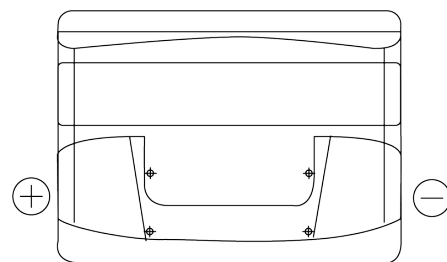

**Product overview**

Batteries for Cars

**Plus CB621**

Part number	CB621
Technology	Flooded
EAN/GTIN	3661024014540
Voltage	12 V
Capacity	62 Ah
CCA	540 A
Length	242 mm
Width	175 mm
Height	190 mm
Box size	L02
Polarity	ETN 1
Terminal Type	EN taper post
Hold Down	B13
Weights (subject of variation)	14.20 kg

**Polarity**

**Terminal Type**

Positive Terminal

Negative Terminal

**Hold Down**

Design, features and specifications are subject to change without notice. We disclaim any representation or warranty, express or implied, concerning the data or recommendations, and in no event shall be liable for any loss or damage claimed to have arisen as a result. Some products may not be available in your local market.