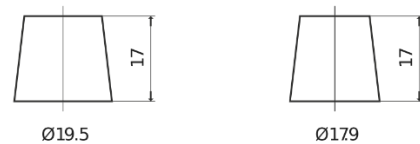

**Product overview**

Batteries for Cars

**Plus CB621**

Part number	CB621
Technology	Flooded
EAN/GTIN	3661024014540
Voltage	12 V
Capacity	62 Ah
CCA	540 A
Length	242 mm
Width	175 mm
Height	190 mm
Box size	L02
Polarity	ETN 1
Terminal Type	EN taper post
Hold Down	B13
Weights (subject of variation)	14.20 kg

**Polarity**

**Terminal Type**

Positive Terminal

Negative Terminal

**Hold Down**

Design, features and specifications are subject to change without notice. We disclaim any representation or warranty, express or implied, concerning the data or recommendations, and in no event shall be liable for any loss or damage claimed to have arisen as a result. Some products may not be available in your local market.