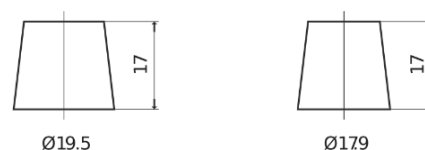

**Product overview**

Batteries for Cars

**Plus CB1100**

Part number	CB1100
Technology	Flooded
EAN/GTIN	3661024016230
Voltage	12 V
Capacity	110.0 Ah
CCA	850 A
Length	392 mm
Width	175 mm
Height	190 mm
Box size	L06
Polarity	ETN 0
Terminal Type	EN taper post
Hold Down	B13
Weights (subject of variation)	26.30 kg

**Polarity**

**Terminal Type**

Positive Terminal

Negative Terminal

**Hold Down**

Design, features and specifications are subject to change without notice. We disclaim any representation or warranty, express or implied, concerning the data or recommendations, and in no event shall be liable for any loss or damage claimed to have arisen as a result. Some products may not be available in your local market.