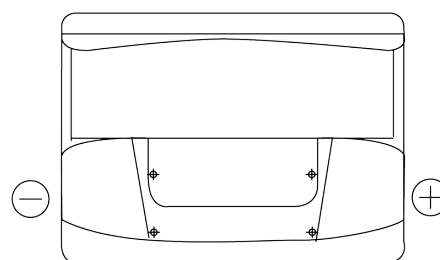

Product overview

Batteries for Marine and Leisure

Start EN600

Part number	EN600
Technology	Flooded
EAN/GTIN	3661024036092
Voltage	12 V
Capacity	62 Ah
CCA	540 A
MCA	600
Length	242 mm
Width	175 mm
Height	190 mm
Box size	L02
Polarity	ETN 0
Terminal Type	EN taper post
Hold Down	B13
Weights (subject of variation)	14.20 kg

Polarity

Terminal Type

Positive Terminal

Negative Terminal

Hold Down

Design, features and specifications are subject to change without notice. We disclaim any representation or warranty, express or implied, concerning the data or recommendations, and in no event shall be liable for any loss or damage claimed to have arisen as a result. Some products may not be available in your local market.