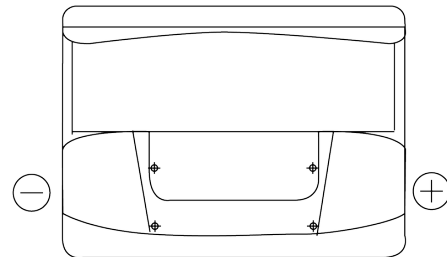

**Product overview**

Batteries for Cars

**Standard TC550**

Part number	TC550
Technology	Flooded
EAN/GTIN	3661024054805
Voltage	12 V
Capacity	55 Ah
CCA	460 A
Length	242 mm
Width	175 mm
Height	190 mm
Box size	L02
Polarity	ETN 0
Terminal Type	EN taper post
Hold Down	B13
Weights (subject of variation)	13.50 kg

**Polarity**

**Terminal Type**

Positive Terminal

Negative Terminal

**Hold Down**

Design, features and specifications are subject to change without notice. We disclaim any representation or warranty, express or implied, concerning the data or recommendations, and in no event shall be liable for any loss or damage claimed to have arisen as a result. Some products may not be available in your local market.