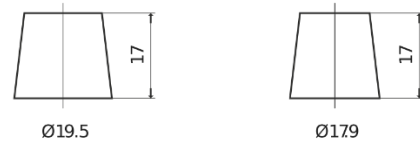

**Product overview**

Batteries for Cars

**Standard TC550**

Part number	TC550
Technology	Flooded
EAN/GTIN	3661024054805
Voltage	12 V
Capacity	55 Ah
CCA	460 A
Length	242 mm
Width	175 mm
Height	190 mm
Box size	L02
Polarity	ETN 0
Terminal Type	EN taper post
Hold Down	B13
Weights (subject of variation)	13.50 kg

**Polarity**

**Terminal Type**

Positive Terminal

Negative Terminal

**Hold Down**

Design, features and specifications are subject to change without notice. We disclaim any representation or warranty, express or implied, concerning the data or recommendations, and in no event shall be liable for any loss or damage claimed to have arisen as a result. Some products may not be available in your local market.