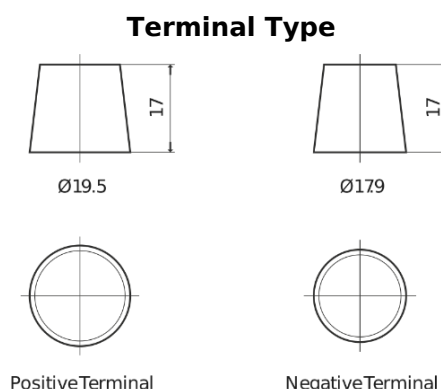

Product overview

Batteries for Cars

Futura CA955

Part number	CA955
Technology	Flooded
EAN/GTIN	3661024016537
Voltage	12 V
Capacity	95.0 Ah
CCA	800 A
Length	306 mm
Width	173 mm
Height	222 mm
Box size	D31
Polarity	ETN 1
Terminal Type	EN taper post
Hold Down	Korean B1
Weights (subject of variation)	21.40 kg