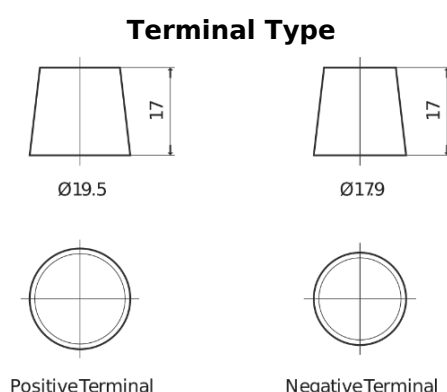

Product overview

Batteries for Cars

Futura CA955

Part number	CA955
Technology	Flooded
EAN/GTIN	3661024016537
Voltage	12 V
Capacity	95.0 Ah
CCA	800 A
Length	306 mm
Width	173 mm
Height	222 mm
Box size	D31
Polarity	ETN 1
Terminal Type	EN taper post
Hold Down	Korean B1
Weights (subject of variation)	21.40 kg