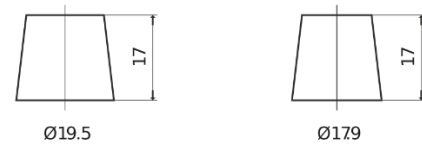

Product overview

Batteries for Cars

Classic EC550

Part number	EC550
Technology	Flooded
EAN/GTIN	3661024034807
Voltage	12 V
Capacity	55 Ah
CCA	460 A
Length	242 mm
Width	175 mm
Height	190 mm
Box size	L02
Polarity	ETN 0
Terminal Type	EN taper post
Hold Down	B13
Weights (subject of variation)	13.50 kg

Polarity

Terminal Type

Positive Terminal

Negative Terminal

Hold Down

Design, features and specifications are subject to change without notice. We disclaim any representation or warranty, express or implied, concerning the data or recommendations, and in no event shall be liable for any loss or damage claimed to have arisen as a result. Some products may not be available in your local market.