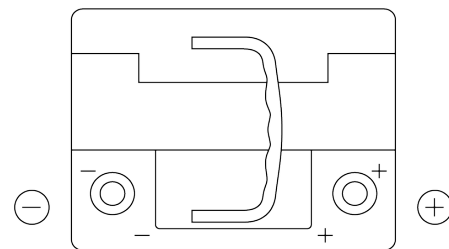

Product overview

Batteries for Cars

Premium EA530

Part number	EA530
Technology	Flooded
EAN/GTIN	3661024034203
Voltage	12 V
Capacity	53 Ah
CCA	540 A
Length	207 mm
Width	175 mm
Height	190 mm
Box size	L01
Polarity	ETN 0
Terminal Type	EN taper post
Hold Down	B13
Weights (subject of variation)	12.70 kg

Polarity

Terminal Type

Positive Terminal

Negative Terminal

Hold Down

Design, features and specifications are subject to change without notice. We disclaim any representation or warranty, express or implied, concerning the data or recommendations, and in no event shall be liable for any loss or damage claimed to have arisen as a result. Some products may not be available in your local market.