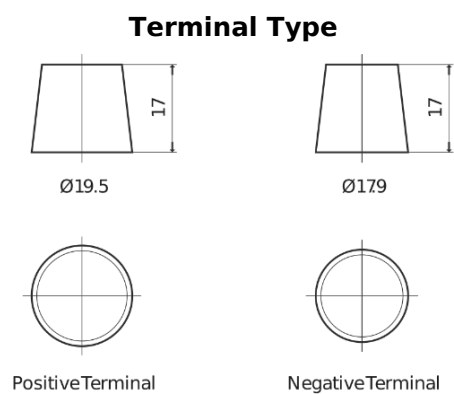

Product overview

Batteries for Cars

Futura CA954

Part number	CA954
Technology	Flooded
EAN/GTIN	3661024016520
Voltage	12 V
Capacity	95.0 Ah
CCA	800 A
Length	306 mm
Width	173 mm
Height	222 mm
Box size	D31
Polarity	ETN 0
Terminal Type	EN taper post
Hold Down	Korean B1
Weights (subject of variation)	21.40 kg