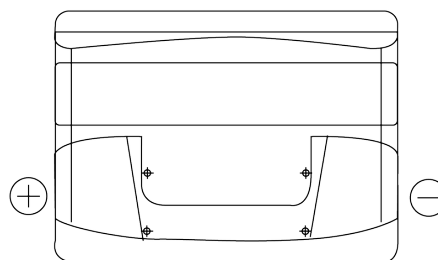

Product overview

Batteries for Cars

Technica TB501

Part number	TB501
Technology	Flooded
EAN/GTIN	3661024054522
Voltage	12 V
Capacity	50 Ah
CCA	450 A
Length	207 mm
Width	175 mm
Height	190 mm
Box size	L01
Polarity	ETN 1
Terminal Type	EN taper post
Hold Down	B13
Weights (subject of variation)	12.20 kg

Polarity

Terminal Type

Positive Terminal

Negative Terminal

Hold Down

Design, features and specifications are subject to change without notice. We disclaim any representation or warranty, express or implied, concerning the data or recommendations, and in no event shall be liable for any loss or damage claimed to have arisen as a result. Some products may not be available in your local market.