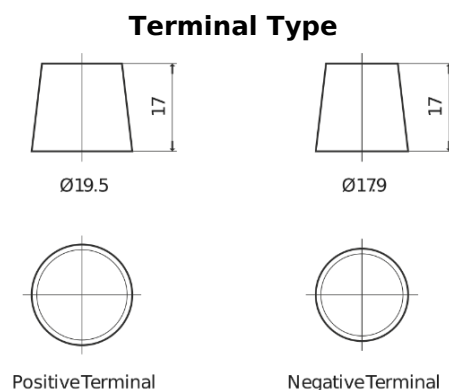

**Product overview**

Batteries for Trucks, Buses, Construction, Agriculture

**PowerPRO Agri&Construction FJ2353**

Part number	FJ2353
Technology	Flooded
EAN/GTIN	3661024046619
Voltage	12 V
Capacity	235.0 Ah
CCA	1450 A
Length	518 mm
Width	274 mm
Height	240 mm
Box size	D06
Polarity	ETN 3
Terminal Type	EN taper post
Hold Down	B0
Weights (subject of variation)	59.70 kg