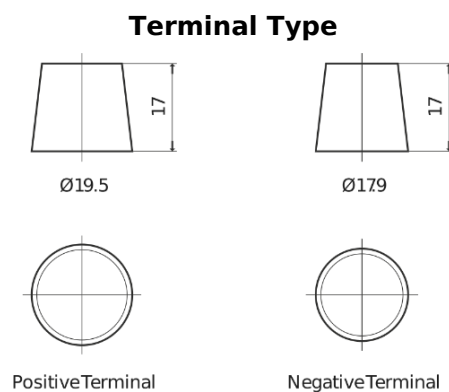

**Product overview**

Batteries for Trucks, Buses, Construction, Agriculture

**PowerPRO Agri&Construction FJ2353**

Part number	FJ2353
Technology	Flooded
EAN/GTIN	3661024046619
Voltage	12 V
Capacity	235.0 Ah
CCA	1450 A
Length	518 mm
Width	274 mm
Height	240 mm
Box size	D06
Polarity	ETN 3
Terminal Type	EN taper post
Hold Down	B0
Weights (subject of variation)	59.70 kg