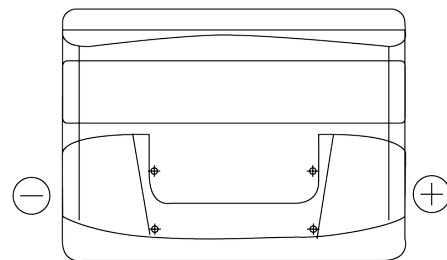

Batteries for Cars

Formula FB500

Part number	FB500
Technology	Flooded
EAN/GTIN	3661024044516
Voltage	12 V
Capacity	50 Ah
CCA	450 A
Length	207 mm
Width	175 mm
Height	190 mm
Box size	L01
Polarity	ETN 0
Terminal Type	EN taper post
Hold Down	B13
Weights (subject of variation)	12.10 kg

Polarity

Terminal Type

Positive Terminal

Negative Terminal

Hold Down

Design, features and specifications are subject to change without notice. We disclaim any representation or warranty, express or implied, concerning the data or recommendations, and in no event shall be liable for any loss or damage claimed to have arisen as a result. Some products may not be available in your local market.