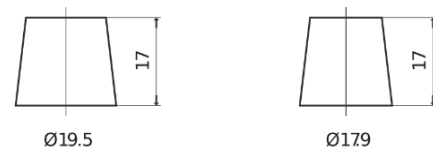

**Product overview**

Batteries for Trucks, Buses, Construction, Agriculture

**PowerPRO Agri&Construction FJ1723**

Part number	FJ1723
Technology	Flooded
EAN/GTIN	3661024046602
Voltage	12 V
Capacity	172.0 Ah
CCA	1390 A
Length	513 mm
Width	223 mm
Height	223 mm
Box size	D05
Polarity	ETN 3
Terminal Type	EN taper post
Hold Down	B0
Weights (subject of variation)	48.80 kg

**Polarity**

**Terminal Type**

Positive Terminal

Negative Terminal

**Hold Down**

Design, features and specifications are subject to change without notice. We disclaim any representation or warranty, express or implied, concerning the data or recommendations, and in no event shall be liable for any loss or damage claimed to have arisen as a result. Some products may not be available in your local market.