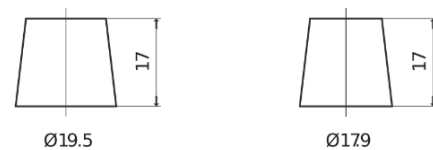

**Product overview**

Batteries for Trucks, Buses, Construction, Agriculture

**PowerPRO Agri&Construction FJ1355**

Part number	FJ1355
Technology	Flooded
EAN/GTIN	3661024046640
Voltage	12 V
Capacity	135.0 Ah
CCA	1000 A
Length	514 mm
Width	175 mm
Height	210 mm
Box size	DB8
Polarity	ETN 3
Terminal Type	EN taper post
Hold Down	B3
Weights (subject of variation)	36.00 kg

**Polarity**

**Terminal Type**

Positive Terminal

Negative Terminal

**Hold Down**

Design, features and specifications are subject to change without notice. We disclaim any representation or warranty, express or implied, concerning the data or recommendations, and in no event shall be liable for any loss or damage claimed to have arisen as a result. Some products may not be available in your local market.