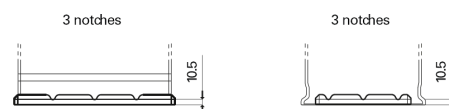

**Product overview**

Batteries for Trucks, Buses, Construction, Agriculture

**PowerPRO Agri&Construction FJ1355**

Part number	FJ1355
Technology	Flooded
EAN/GTIN	3661024046640
Voltage	12 V
Capacity	135.0 Ah
CCA	1000 A
Length	514 mm
Width	175 mm
Height	210 mm
Box size	DB8
Polarity	ETN 3
Terminal Type	EN taper post
Hold Down	B3
Weights (subject of variation)	36.00 kg

**Polarity**

**Terminal Type**

Positive Terminal

Negative Terminal

**Hold Down**

Design, features and specifications are subject to change without notice. We disclaim any representation or warranty, express or implied, concerning the data or recommendations, and in no event shall be liable for any loss or damage claimed to have arisen as a result. Some products may not be available in your local market.