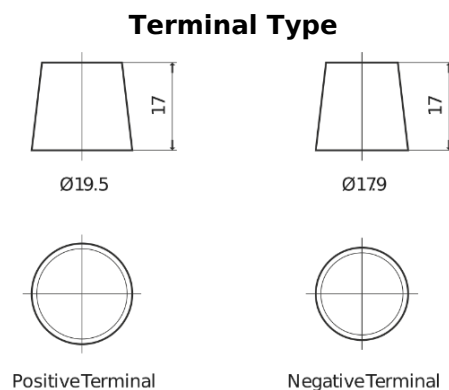

Product overview

Batteries for Trucks, Buses, Construction, Agriculture

StartPRO FG2254

Part number	FG2254
Technology	Flooded
EAN/GTIN	3661024047258
Voltage	12 V
Capacity	225.0 Ah
CCA	1200 A
Length	518 mm
Width	274 mm
Height	240 mm
Box size	D06
Polarity	ETN 4
Terminal Type	EN taper post
Hold Down	B0
Weights (subject of variation)	54.90 kg