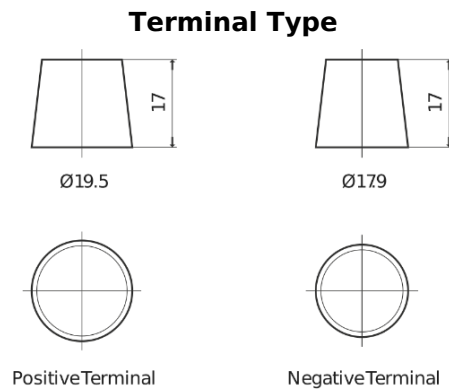

**Product overview**

Batteries for Trucks, Buses, Construction, Agriculture

**StartPRO FG2254**

Part number	FG2254
Technology	Flooded
EAN/GTIN	3661024047258
Voltage	12 V
Capacity	225.0 Ah
CCA	1200 A
Length	518 mm
Width	274 mm
Height	240 mm
Box size	D06
Polarity	ETN 4
Terminal Type	EN taper post
Hold Down	B0
Weights (subject of variation)	54.90 kg