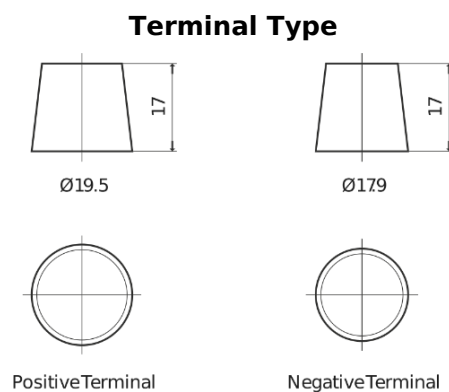

Product overview

Batteries for Trucks, Buses, Construction, Agriculture

StartPRO FG2253

Part number	FG2253
Technology	Flooded
EAN/GTIN	3661024047241
Voltage	12 V
Capacity	225.0 Ah
CCA	1200 A
Length	518 mm
Width	274 mm
Height	240 mm
Box size	D06
Polarity	ETN 3
Terminal Type	EN taper post
Hold Down	B0
Weights (subject of variation)	54.90 kg