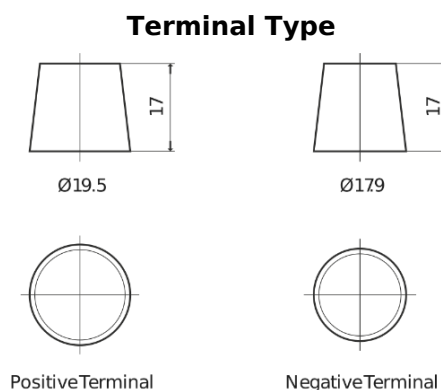

Product overview

Batteries for Trucks, Buses, Construction, Agriculture

StartPRO FG2253

Part number	FG2253
Technology	Flooded
EAN/GTIN	3661024047241
Voltage	12 V
Capacity	225.0 Ah
CCA	1200 A
Length	518 mm
Width	274 mm
Height	240 mm
Box size	D06
Polarity	ETN 3
Terminal Type	EN taper post
Hold Down	B0
Weights (subject of variation)	54.90 kg