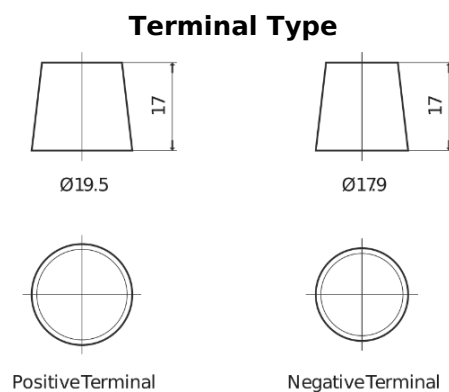

Product overview

Batteries for Trucks, Buses, Construction, Agriculture

StartPRO FG1806

Part number	FG1806
Technology	Flooded
EAN/GTIN	3661024045506
Voltage	12 V
Capacity	180.0 Ah
CCA	1000 A
Length	510 mm
Width	218 mm
Height	225 mm
Box size	D09
Polarity	ETN 4
Terminal Type	EN taper post
Hold Down	B3
Weights (subject of variation)	43.00 kg