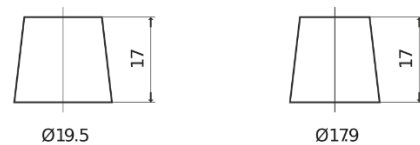

**Product overview**

Batteries for Cars

**Standard TC440**

Part number	TC440
Technology	Flooded
EAN/GTIN	3661024054782
Voltage	12 V
Capacity	44 Ah
CCA	360 A
Length	207 mm
Width	175 mm
Height	190 mm
Box size	L01
Polarity	ETN 0
Terminal Type	EN taper post
Hold Down	B13
Weights (subject of variation)	11.10 kg

**Polarity**

**Terminal Type**

Positive Terminal

Negative Terminal

**Hold Down**

Design, features and specifications are subject to change without notice. We disclaim any representation or warranty, express or implied, concerning the data or recommendations, and in no event shall be liable for any loss or damage claimed to have arisen as a result. Some products may not be available in your local market.