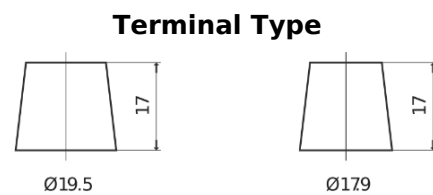

Product overview

Batteries for Trucks, Buses, Construction, Agriculture

StartPRO FG1803

| | |
|--------------------------------|---------------|
| Part number | FG1803 |
| Technology | Flooded |
| EAN/GTIN | 3661024045445 |
| Voltage | 12 V |
| Capacity | 180.0 Ah |
| CCA | 1000 A |
| Length | 513 mm |
| Width | 223 mm |
| Height | 223 mm |
| Box size | D05 |
| Polarity | ETN 3 |
| Terminal Type | EN taper post |
| Hold Down | B0 |
| Weights (subject of variation) | 42.80 kg |