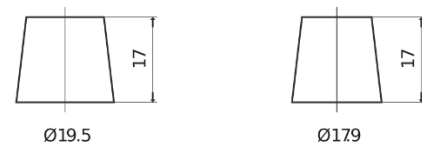

Product overview

Batteries for Cars

Classic EC440

Part number	EC440
Technology	Flooded
EAN/GTIN	3661024034784
Voltage	12 V
Capacity	44 Ah
CCA	360 A
Length	207 mm
Width	175 mm
Height	190 mm
Box size	L01
Polarity	ETN 0
Terminal Type	EN taper post
Hold Down	B13
Weights (subject of variation)	11.10 kg

Polarity

Terminal Type

Positive Terminal

Negative Terminal

Hold Down

Design, features and specifications are subject to change without notice. We disclaim any representation or warranty, express or implied, concerning the data or recommendations, and in no event shall be liable for any loss or damage claimed to have arisen as a result. Some products may not be available in your local market.