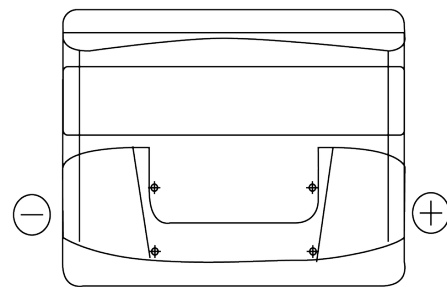

Product overview

Batteries for Cars

Classic EC440

Part number	EC440
Technology	Flooded
EAN/GTIN	3661024034784
Voltage	12 V
Capacity	44 Ah
CCA	360 A
Length	207 mm
Width	175 mm
Height	190 mm
Box size	L01
Polarity	ETN 0
Terminal Type	EN taper post
Hold Down	B13
Weights (subject of variation)	11.10 kg

Polarity

Terminal Type

Positive Terminal

Negative Terminal

Hold Down

Design, features and specifications are subject to change without notice. We disclaim any representation or warranty, express or implied, concerning the data or recommendations, and in no event shall be liable for any loss or damage claimed to have arisen as a result. Some products may not be available in your local market.