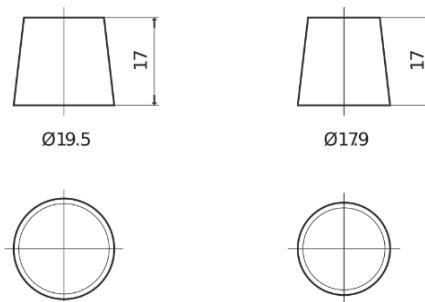

Product overview

Batteries for Cars

Futura CA852

Part number	CA852
Technology	Flooded
EAN/GTIN	3661024014298
Voltage	12 V
Capacity	85.0 Ah
CCA	800 A
Length	315 mm
Width	175 mm
Height	175 mm
Box size	LB4
Polarity	ETN 0
Terminal Type	EN taper post
Hold Down	B13
Weights (subject of variation)	18.60 kg

Polarity

Terminal Type

Positive Terminal

Negative Terminal

Hold Down

Design, features and specifications are subject to change without notice. We disclaim any representation or warranty, express or implied, concerning the data or recommendations, and in no event shall be liable for any loss or damage claimed to have arisen as a result. Some products may not be available in your local market.