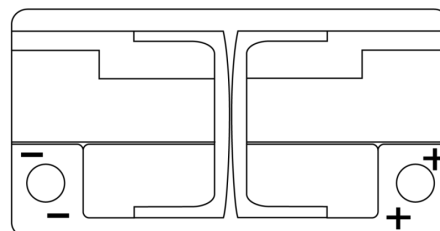

Product overview

Batteries for Cars

Futura CA852

Part number	CA852
Technology	Flooded
EAN/GTIN	3661024014298
Voltage	12 V
Capacity	85.0 Ah
CCA	800 A
Length	315 mm
Width	175 mm
Height	175 mm
Box size	LB4
Polarity	ETN 0
Terminal Type	EN taper post
Hold Down	B13
Weights (subject of variation)	18.60 kg

Polarity

Terminal Type

Positive Terminal

Negative Terminal

Hold Down

Design, features and specifications are subject to change without notice. We disclaim any representation or warranty, express or implied, concerning the data or recommendations, and in no event shall be liable for any loss or damage claimed to have arisen as a result. Some products may not be available in your local market.