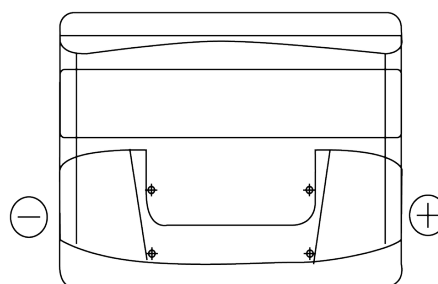

**Product overview**

Batteries for Cars

**Standard CC440**

Part number	CC440
Technology	Flooded
EAN/GTIN	3661024014786
Voltage	12 V
Capacity	44 Ah
CCA	360 A
Length	207 mm
Width	175 mm
Height	190 mm
Box size	L01
Polarity	ETN 0
Terminal Type	EN taper post
Hold Down	B13
Weights (subject of variation)	11.10 kg

**Polarity**

**Terminal Type**

Positive Terminal

Negative Terminal

**Hold Down**

Design, features and specifications are subject to change without notice. We disclaim any representation or warranty, express or implied, concerning the data or recommendations, and in no event shall be liable for any loss or damage claimed to have arisen as a result. Some products may not be available in your local market.