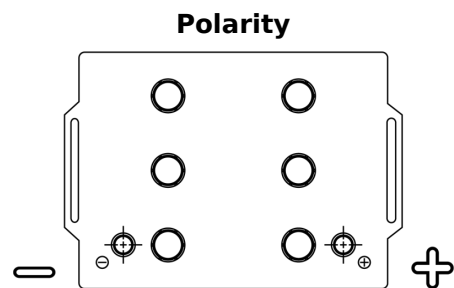

**Product overview**

Batteries for Trucks, Buses, Construction, Agriculture

**StartPRO FG145A**

Part number	FG145A
Technology	Flooded
EAN/GTIN	3661024045551
Voltage	12 V
Capacity	145.0 Ah
CCA	1000 A
Length	360 mm
Width	253 mm
Height	240 mm
Box size	F21
Polarity	ETN 6
Terminal Type	EN taper post
Hold Down	B0
Weights (subject of variation)	38.10 kg