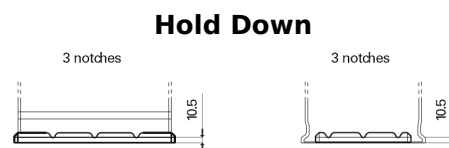

**Product overview**

Batteries for Trucks, Buses, Construction, Agriculture

**StartPRO FG1406**

Part number	FG1406
Technology	Flooded
EAN/GTIN	3661024045490
Voltage	12 V
Capacity	140.0 Ah
CCA	800 A
Length	510 mm
Width	175 mm
Height	225 mm
Box size	D08
Polarity	ETN 4
Terminal Type	EN taper post
Hold Down	B3
Weights (subject of variation)	33.50 kg