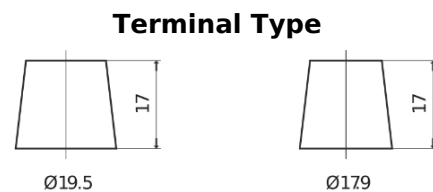

Product overview

Batteries for Trucks, Buses, Construction, Agriculture

StartPRO FG1403

Part number	FG1403
Technology	Flooded
EAN/GTIN	3661024045421
Voltage	12 V
Capacity	140.0 Ah
CCA	800 A
Length	513 mm
Width	189 mm
Height	223 mm
Box size	D04
Polarity	ETN 3
Terminal Type	EN taper post
Hold Down	B0
Weights (subject of variation)	34.10 kg