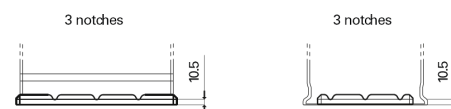

Product overview

Batteries for Trucks, Buses, Construction, Agriculture

StartPRO FG1355

Part number	FG1355
Technology	Flooded
EAN/GTIN	3661024045520
Voltage	12 V
Capacity	135.0 Ah
CCA	1000 A
Length	514 mm
Width	175 mm
Height	210 mm
Box size	DB8
Polarity	ETN 3
Terminal Type	EN taper post
Hold Down	B3
Weights (subject of variation)	36.00 kg

Polarity

Terminal Type

Hold Down

Design, features and specifications are subject to change without notice. We disclaim any representation or warranty, express or implied, concerning the data or recommendations, and in no event shall be liable for any loss or damage claimed to have arisen as a result. Some products may not be available in your local market.