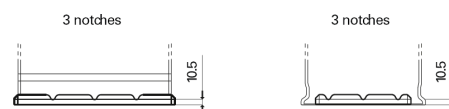

**Product overview**

Batteries for Trucks, Buses, Construction, Agriculture

**StartPRO FG1355**

Part number	FG1355
Technology	Flooded
EAN/GTIN	3661024045520
Voltage	12 V
Capacity	135.0 Ah
CCA	1000 A
Length	514 mm
Width	175 mm
Height	210 mm
Box size	DB8
Polarity	ETN 3
Terminal Type	EN taper post
Hold Down	B3
Weights (subject of variation)	36.00 kg

**Polarity**

**Terminal Type**

**Hold Down**

Design, features and specifications are subject to change without notice. We disclaim any representation or warranty, express or implied, concerning the data or recommendations, and in no event shall be liable for any loss or damage claimed to have arisen as a result. Some products may not be available in your local market.