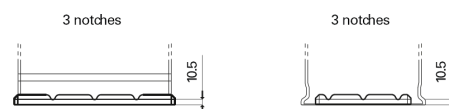

**Product overview**

Batteries for Trucks, Buses, Construction, Agriculture

**StartPRO FG1355**

|                                |               |
|--------------------------------|---------------|
| Part number                    | FG1355        |
| Technology                     | Flooded       |
| EAN/GTIN                       | 3661024045520 |
| Voltage                        | 12 V          |
| Capacity                       | 135.0 Ah      |
| CCA                            | 1000 A        |
| Length                         | 514 mm        |
| Width                          | 175 mm        |
| Height                         | 210 mm        |
| Box size                       | DB8           |
| Polarity                       | ETN 3         |
| Terminal Type                  | EN taper post |
| Hold Down                      | B3            |
| Weights (subject of variation) | 36.00 kg      |

**Polarity**

**Terminal Type**

**Hold Down**

Design, features and specifications are subject to change without notice. We disclaim any representation or warranty, express or implied, concerning the data or recommendations, and in no event shall be liable for any loss or damage claimed to have arisen as a result. Some products may not be available in your local market.