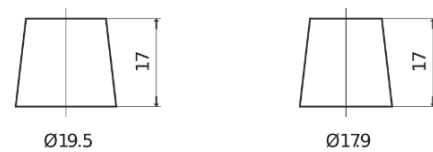

Terminal Type