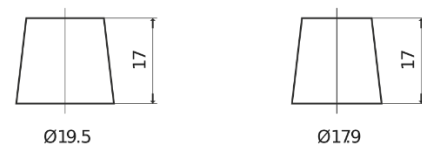

Terminal Type