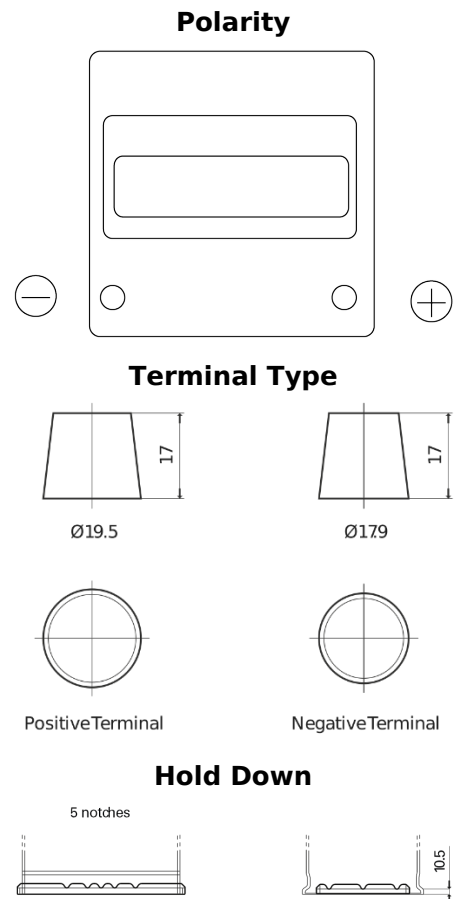

Product overview

Batteries for Cars

Plus CB440

Part number	CB440
Technology	Flooded
EAN/GTIN	3661024014502
Voltage	12 V
Capacity	44 Ah
CCA	400 A
Length	175 mm
Width	175 mm
Height	190 mm
Box size	L00
Polarity	ETN 0
Terminal Type	EN taper post
Hold Down	B13
Weights (subject of variation)	10.70 kg