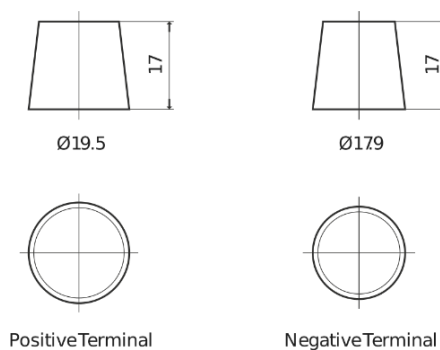

Terminal Type

Hold Down

Design, features and specifications are subject to change without notice. We disclaim any representation or warranty, express or implied, concerning the data or recommendations, and in no event shall be liable for any loss or damage claimed to have arisen as a result. Some products may not be available in your local market.