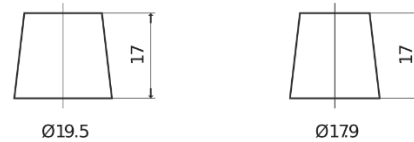

Terminal Type