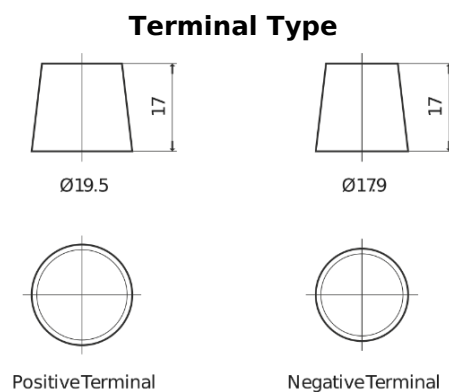

**Product overview**

Batteries for Trucks, Buses, Construction, Agriculture

**PowerPRO FF2353**

Part number	FF2353
Technology	Flooded
EAN/GTIN	3661024045322
Voltage	12 V
Capacity	235.0 Ah
CCA	1300 A
Length	518 mm
Width	274 mm
Height	240 mm
Box size	D06
Polarity	ETN 3
Terminal Type	EN taper post
Hold Down	B0
Weights (subject of variation)	56.30 kg