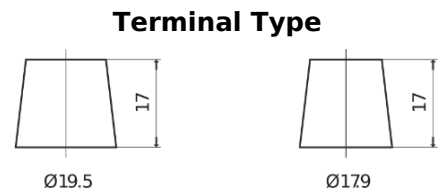

Product overview

Batteries for Trucks, Buses, Construction, Agriculture

PowerPRO FF1453

Part number	FF1453
Technology	Flooded
EAN/GTIN	3661024045308
Voltage	12 V
Capacity	145.0 Ah
CCA	900 A
Length	513 mm
Width	189 mm
Height	223 mm
Box size	D04
Polarity	ETN 3
Terminal Type	EN taper post
Hold Down	B0
Weights (subject of variation)	35.90 kg