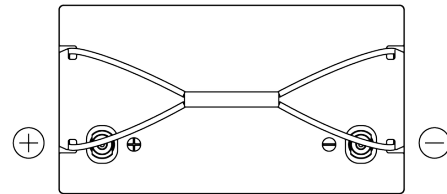

**Product overview**

Batteries for Marine and Leisure

**Equipment Li-Ion EV1300/24**

Part number	EV1300/24
Technology	Li-Ion
EAN/GTIN	3661024037693
Voltage	24 V
Capacity	50 Ah
Watt hour	1300 Wh
Length	307 mm
Width	170 mm
Height	216 mm
Box size	G77
Polarity	ETN 1
Terminal Type	Female M8
Hold Down	B0
Weights (subject of variation)	12.00 kg

**Polarity**

**Terminal Type**

**Hold Down**

Design, features and specifications are subject to change without notice. We disclaim any representation or warranty, express or implied, concerning the data or recommendations, and in no event shall be liable for any loss or damage claimed to have arisen as a result. Some products may not be available in your local market.