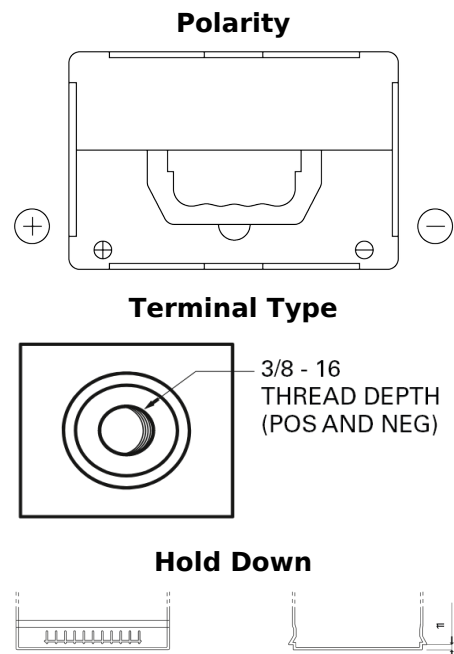

Product overview

Batteries for Cars

Technica TB558

Part number	TB558
Technology	Flooded
EAN/GTIN	3661024057158
Voltage	12 V
Capacity	55 Ah
CCA	620 A
Length	230 mm
Width	180 mm
Height	186 mm
Box size	G75
Polarity	ETN 1
Terminal Type	SAE S 3/8" side Terminal
Hold Down	B7
Weights (subject of variation)	14.20 kg