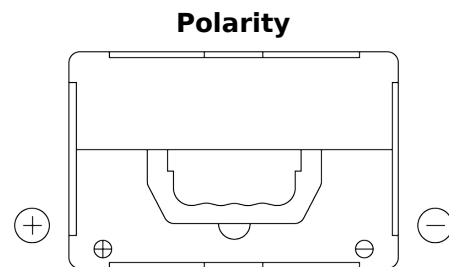

Product overview

Batteries for Cars

Formula FB558

Part number	FB558
Technology	Flooded
EAN/GTIN	3661024046985
Voltage	12 V
Capacity	55 Ah
CCA	620 A
Length	230 mm
Width	180 mm
Height	186 mm
Box size	G75
Polarity	ETN 1
Terminal Type	SAE S 3/8" side Terminal
Hold Down	B7
Weights (subject of variation)	14.20 kg