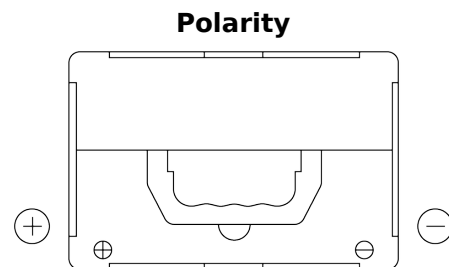

Product overview

Batteries for Cars

Excell EB558

Part number	EB558
Technology	Flooded
EAN/GTIN	3661024037419
Voltage	12 V
Capacity	55 Ah
CCA	620 A
Length	230 mm
Width	180 mm
Height	186 mm
Box size	G75
Polarity	ETN 1
Terminal Type	SAE S 3/8" side Terminal
Hold Down	B7
Weights (subject of variation)	14.20 kg