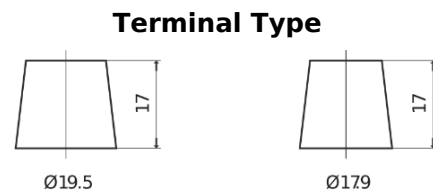

Product overview

Batteries for Trucks, Buses, Construction, Agriculture

Endurance+PRO Gel FD2103T

Part number	FD2103T
Technology	GEL
EAN/GTIN	3661024047265
Voltage	12 V
Capacity	210.0 Ah
CCA	800 A
Length	518 mm
Width	274 mm
Height	240 mm
Box size	D06
Polarity	ETN 3
Terminal Type	EN taper post
Hold Down	B0
Weights (subject of variation)	66.00 kg