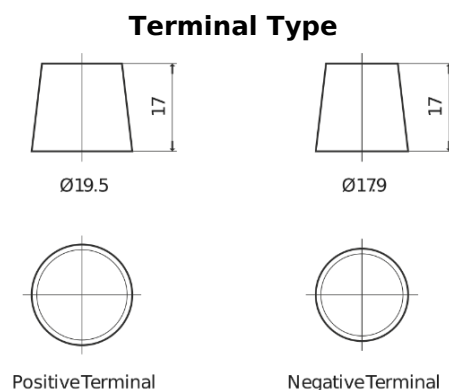

Product overview

Batteries for Trucks, Buses, Construction, Agriculture

Endurance+PRO Gel FD2103T

Part number	FD2103T
Technology	GEL
EAN/GTIN	3661024047265
Voltage	12 V
Capacity	210.0 Ah
CCA	800 A
Length	518 mm
Width	274 mm
Height	240 mm
Box size	D06
Polarity	ETN 3
Terminal Type	EN taper post
Hold Down	B0
Weights (subject of variation)	66.00 kg