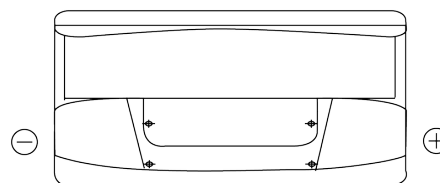

Product overview

Batteries for Cars

Standard FC900

Part number	FC900
Technology	Flooded
EAN/GTIN	3661024044837
Voltage	12 V
Capacity	90.0 Ah
CCA	720 A
Length	353 mm
Width	175 mm
Height	190 mm
Box size	L05
Polarity	ETN 0
Terminal Type	EN taper post
Hold Down	B13
Weights (subject of variation)	20.50 kg

Polarity

Terminal Type

Ø19.5

Ø17.9

Positive Terminal

Negative Terminal

Hold Down

5 notches