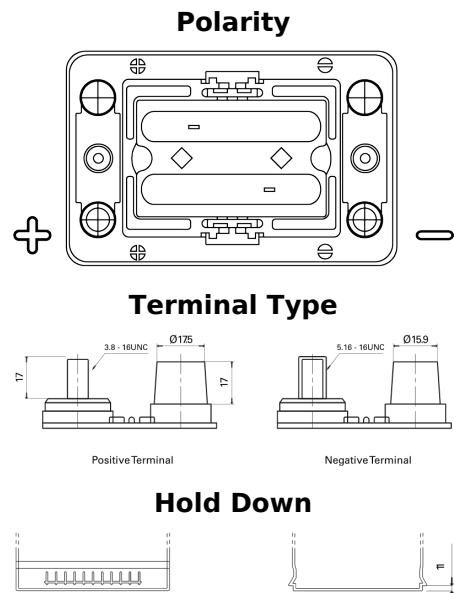

**Product overview**

Batteries for Trucks, Buses, Construction, Agriculture

**PowerPRO Agri&Construction TJ050C**

Part number	TJ050C
Technology	AGM
EAN/GTIN	3661024056793
Voltage	12 V
Capacity	50 Ah
CCA	800 A
Length	260 mm
Width	173 mm
Height	206 mm
Box size	G34
Polarity	ETN 1
Terminal Type	SAE M 3/8" - 5/16" taper&stud
Hold Down	B7
Weights (subject of variation)	17.90 kg