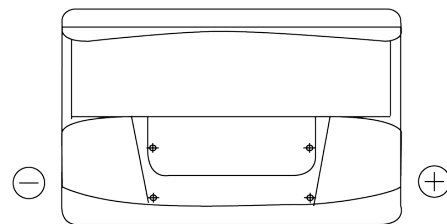

Product overview

Batteries for Cars

Standard FC700

Part number	FC700
Technology	Flooded
EAN/GTIN	3661024044820
Voltage	12 V
Capacity	70.0 Ah
CCA	640 A
Length	278 mm
Width	175 mm
Height	190 mm
Box size	L03
Polarity	ETN 0
Terminal Type	EN taper post
Hold Down	B13
Weights (subject of variation)	16.00 kg

Polarity

Terminal Type

Positive Terminal

Negative Terminal

Hold Down

Design, features and specifications are subject to change without notice. We disclaim any representation or warranty, express or implied, concerning the data or recommendations, and in no event shall be liable for any loss or damage claimed to have arisen as a result. Some products may not be available in your local market.