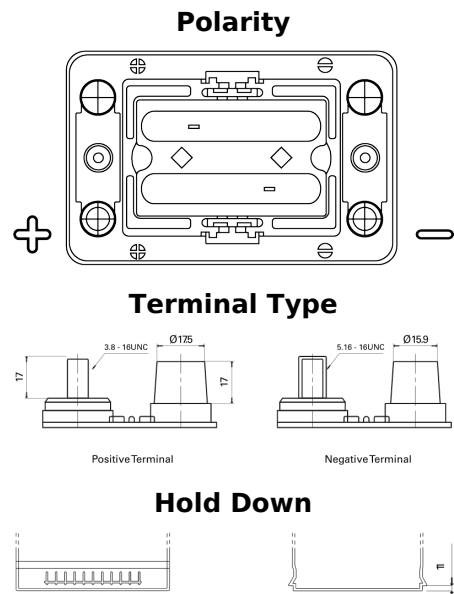

Product overview

Batteries for Trucks, Buses, Construction, Agriculture

PowerPRO Agri&Construction EJ050C

Part number	EJ050C
Technology	AGM
EAN/GTIN	3661024036979
Voltage	12 V
Capacity	50 Ah
CCA	800 A
Length	260 mm
Width	173 mm
Height	206 mm
Box size	G34
Polarity	ETN 1
Terminal Type	SAE M 3/8"- 5/16" taper&stud
Hold Down	B7
Weights (subject of variation)	17.90 kg