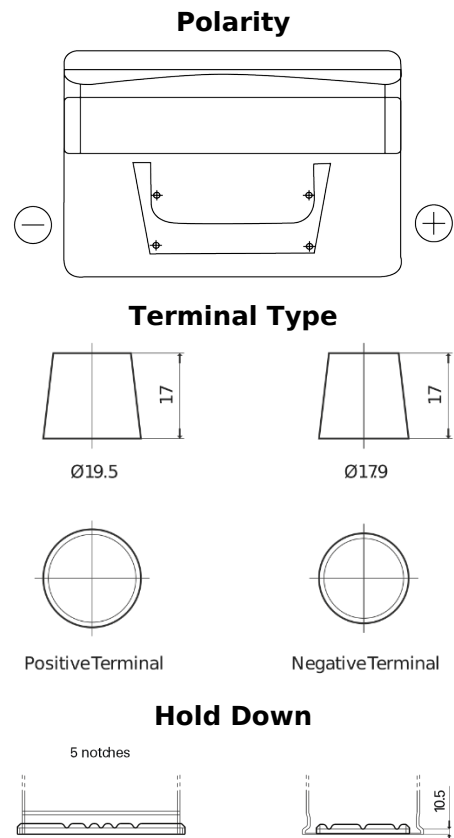

**Product overview**

Batteries for Cars

**Standard FC652**

Part number	FC652
Technology	Flooded
EAN/GTIN	3661024044868
Voltage	12 V
Capacity	65.0 Ah
CCA	540 A
Length	278 mm
Width	175 mm
Height	175 mm
Box size	LB3
Polarity	ETN 0
Terminal Type	EN taper post
Hold Down	B13
Weights (subject of variation)	14.50 kg