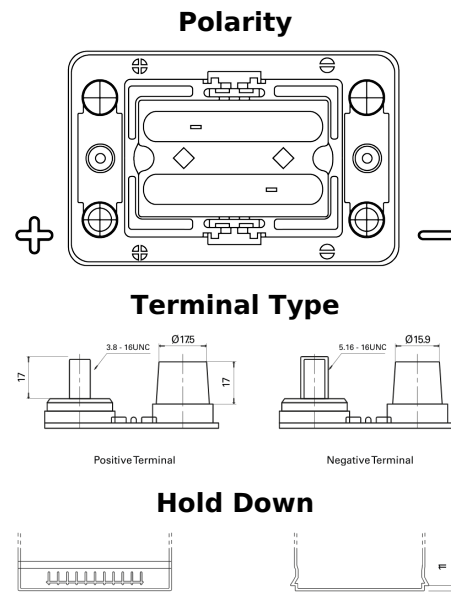

**Product overview**

Batteries for Trucks, Buses, Construction, Agriculture

**PowerPRO Agri&Construction EJ050C**

Part number	EJ050C
Technology	AGM
EAN/GTIN	3661024036979
Voltage	12 V
Capacity	50 Ah
CCA	800 A
Length	260 mm
Width	173 mm
Height	206 mm
Box size	G34
Polarity	ETN 1
Terminal Type	SAE M 3/8" - 5/16" taper&stud
Hold Down	B7
Weights (subject of variation)	17.90 kg