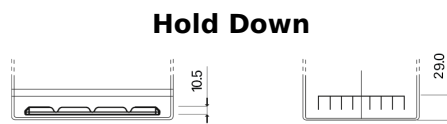

**Product overview**

Batteries for Cars

**Futura CA754**

Part number	CA754
Technology	Flooded
EAN/GTIN	3661024016506
Voltage	12 V
Capacity	75.0 Ah
CCA	630 A
Length	270 mm
Width	173 mm
Height	222 mm
Box size	D26
Polarity	ETN 0
Terminal Type	EN taper post
Hold Down	Korean B1+B6
Weights (subject of variation)	17.40 kg