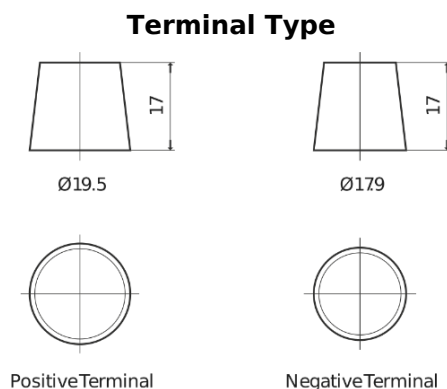

**Product overview**

Batteries for Cars

**Futura CA754**

Part number	CA754
Technology	Flooded
EAN/GTIN	3661024016506
Voltage	12 V
Capacity	75.0 Ah
CCA	630 A
Length	270 mm
Width	173 mm
Height	222 mm
Box size	D26
Polarity	ETN 0
Terminal Type	EN taper post
Hold Down	Korean B1+B6
Weights (subject of variation)	17.40 kg