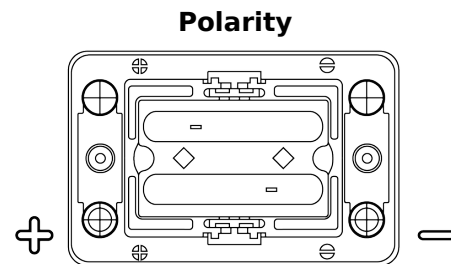

**Product overview**

Batteries for Marine and Leisure

**Start AGM EM1000**

Part number	EM1000
Technology	AGM
EAN/GTIN	3661024036023
Voltage	12 V
Capacity	50 Ah
CCA	800 A
MCA	1000
Length	260 mm
Width	173 mm
Height	206 mm
Box size	G34
Polarity	ETN 1
Terminal Type	SAE M 3/8"- 5/16" taper&stud
Hold Down	B7
Weights (subject of variation)	17.90 kg