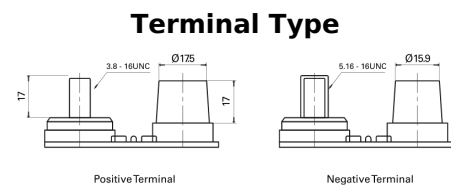

**Product overview**

Batteries for Marine and Leisure

**Start AGM EM1000**

Part number	EM1000
Technology	AGM
EAN/GTIN	3661024036023
Voltage	12 V
Capacity	50 Ah
CCA	800 A
MCA	1000
Length	260 mm
Width	173 mm
Height	206 mm
Box size	G34
Polarity	ETN 1
Terminal Type	SAE M 3/8"- 5/16" taper&stud
Hold Down	B7
Weights (subject of variation)	17.90 kg