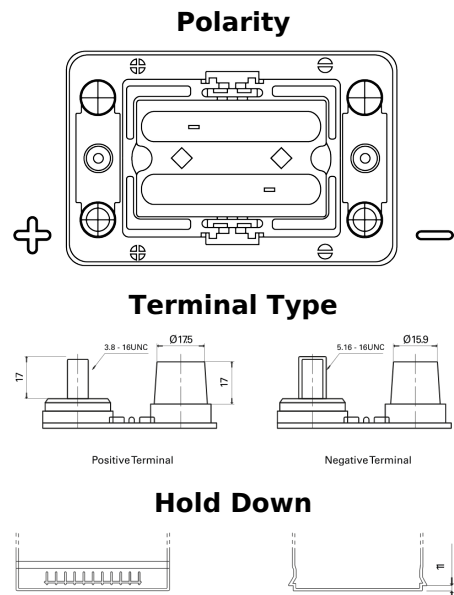

Product overview

Batteries for Trucks, Buses, Construction, Agriculture

PowerPRO Agri&Construction CJ050C

Part number	CJ050C
Technology	Flooded
EAN/GTIN	3661024016810
Voltage	12 V
Capacity	50 Ah
CCA	800 A
Length	260 mm
Width	173 mm
Height	206 mm
Box size	G34
Polarity	ETN 1
Terminal Type	SAE M 3/8"- 5/16" taper&stud
Hold Down	B7
Weights (subject of variation)	17.90 kg