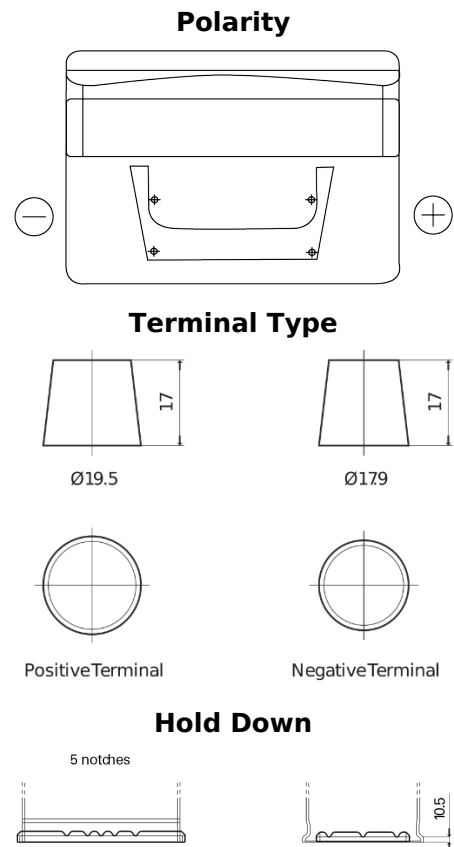

Product overview

Batteries for Cars

Standard FC542

Part number	FC542
Technology	Flooded
EAN/GTIN	3661024044851
Voltage	12 V
Capacity	54.0 Ah
CCA	500 A
Length	242 mm
Width	175 mm
Height	175 mm
Box size	LB2
Polarity	ETN 0
Terminal Type	EN taper post
Hold Down	B13
Weights (subject of variation)	12.90 kg