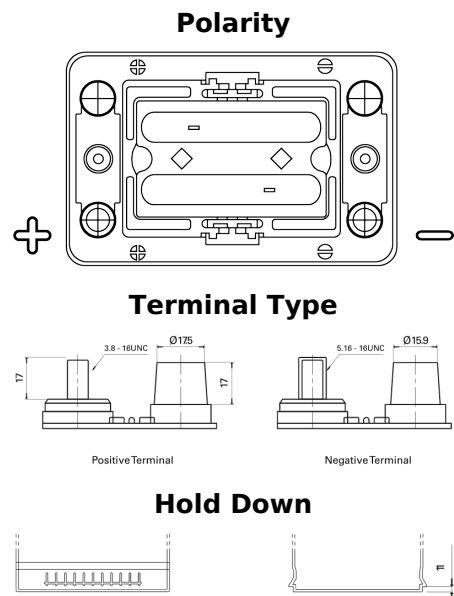

**Product overview**

Batteries for Trucks, Buses, Construction, Agriculture

**PowerPRO Agri&Construction CJ050C**

Part number	CJ050C
Technology	Flooded
EAN/GTIN	3661024016810
Voltage	12 V
Capacity	50 Ah
CCA	800 A
Length	260 mm
Width	173 mm
Height	206 mm
Box size	G34
Polarity	ETN 1
Terminal Type	SAE M 3/8"- 5/16" taper&stud
Hold Down	B7
Weights (subject of variation)	17.90 kg